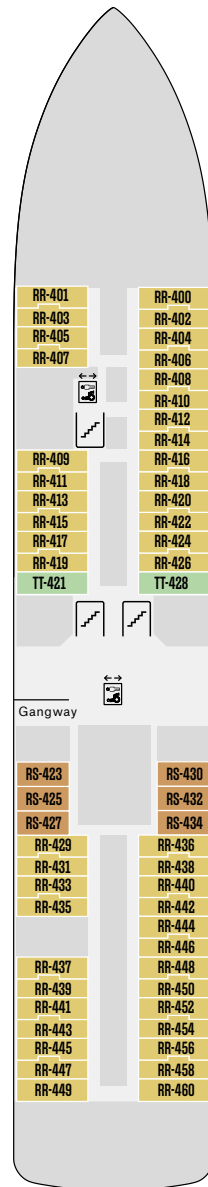

DECK 4

- 1 Aune Restaurant
- 2 Outdoor Infinity Pool
- 3 Explorer Lounge
- 4 Arctic Superior XT