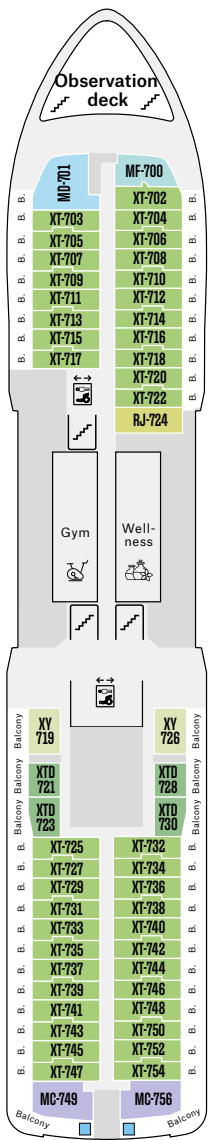

DECK 7

- 1 Aune Restaurant
- 2 Outdoor Infinity Pool
- 3 Explorer Lounge
- 4 Arctic Superior XT