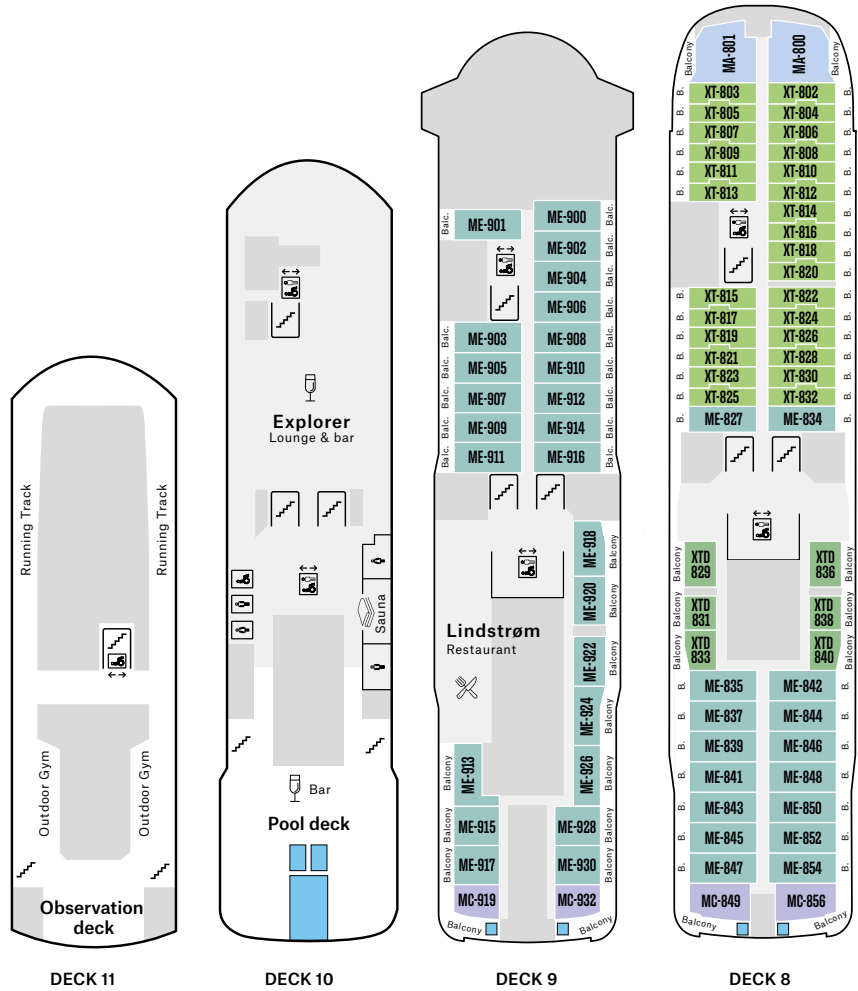

Category	Code	Room Type	Area (m²)	Description
EXPEDITON SUITES	MA	XL Suite	46-48 m²	Extra Large Corner Suite with private balcony. Ship's most spacious cabins with large windows, flexible sleeping arrangements, sofa bed, TV, minibar, amenity kit, bathrobe, kettle, tea and coffee, espresso maker.
	MB	XL Suite	44 m²	Extra Large Corner Suite without balcony. Aft corner suite with sofa bed, flexible sleeping arrangements, large windows, TV, minibar, amenity kit, bathrobe, kettle, tea and coffee, espresso maker.
	MC	Corner Suite	20-30 m²	Aft Corner Suite with private balcony and Jacuzzi. Various sizes, large windows, flexible sleeping arrangements, some with sofa, TV, minibar, amenity kit, bathrobe, kettle, tea and coffee, espresso maker.
	MD	L Suite	35 m²	Large Corner Suite with private balcony, flexible sleeping arrangements, sofa bed, TV, minibar, amenity kit, bathrobe, kettle, espresso maker. Adapted for guests with wheelchairs.
	ME	Suite	20-28 m²	Suites with private balcony, different sizes, top-high decks, flexible sleeping arrangements, some with sofa bed, TV, minibar, amenity kit, bathrobe, kettle, tea and coffee, espresso maker.
	MF	Suite	22 m²	Corner cabin with large windows without balcony. Flexible sleeping arrangements, TV, minibar, amenity kit, bathrobe, kettle, tea and coffee, espresso maker.
ARCTIC SUPERIOR	XT	Outside cabin	15-19 m²	High deck cabins with balcony. Spacious cabins, different sizes, double bed or flexible sleeping arrangements, some with sofa bed, TV, amenity kit, kettle, tea and coffee.
	XTD	Outside cabin	15-19 m²	High deck cabins with balcony. Spacious cabins, different sizes, double bed, some with sofa bed, TV, amenity kit, kettle, tea and coffee.
	XY	Outside cabin	19 m²	Accessible cabin with balcony. High deck, wide balcony, double bed, TV, amenity kit, kettle, tea and coffee.
	TT	Outside cabin	27 m²	Large cabins without balcony. Middle decks, flexible sleeping arrangements, sofa bed, TV, amenity kit, kettle, tea and coffee.
	TY	Outside cabin	24-26 m²	Large accessible cabins without balcony. Middle decks, flexible sleeping arrangements, TV, amenity kit, kettle, tea and coffee.
POLAR OUTSIDE	RR	Outside cabin	19-23 m²	Larger cabins on middle decks. Most 20 square metres, flexible sleeping arrangements, some with sofa bed, TV.
	RS	Outside cabin	17 m²	Cabins on middle decks. Double bed, TV.

Cabins MD-701, XY-719, XY-726, TY-533 and TY-540 are adapted for guests with disabilities. These cabins may also be available for general booking. Please note: cabins with flexible sleeping arrangements have double beds as standard. To order twin beds, you must notify Hurtigruten at time of booking. Subject to change.