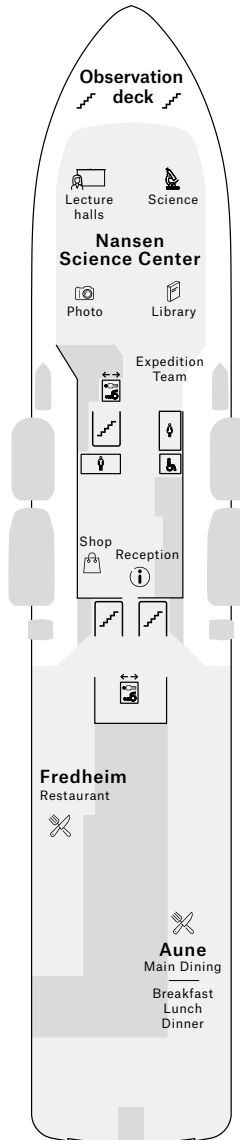

DECK 6

- 1 Aune Restaurant
- 2 Outdoor Infinity Pool
- 3 Explorer Lounge
- 4 Arctic Superior XT