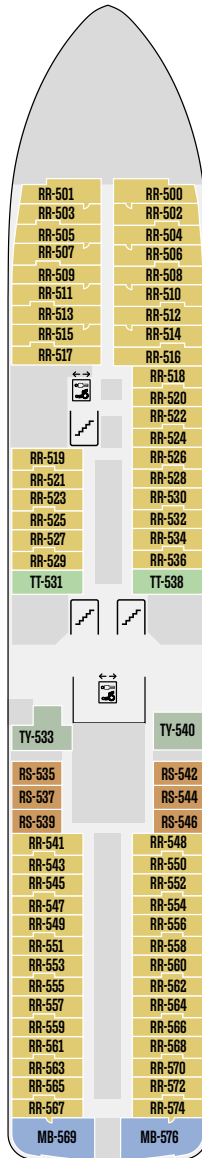

DECK 5

- 1 Aune Restaurant
- 2 Outdoor Infinity Pool
- 3 Explorer Lounge
- 4 Arctic Superior XT